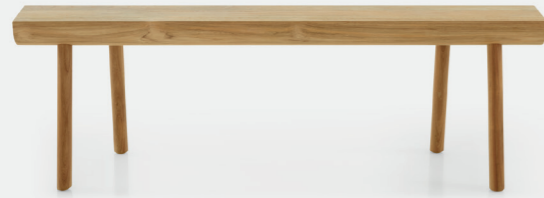

TOP FINISHES

white stoneware top
white marble-effect
stoneware top
anthracite metal
stoneware top

DEHORS

Metrica

20

21

STICK BENCH

Lee West